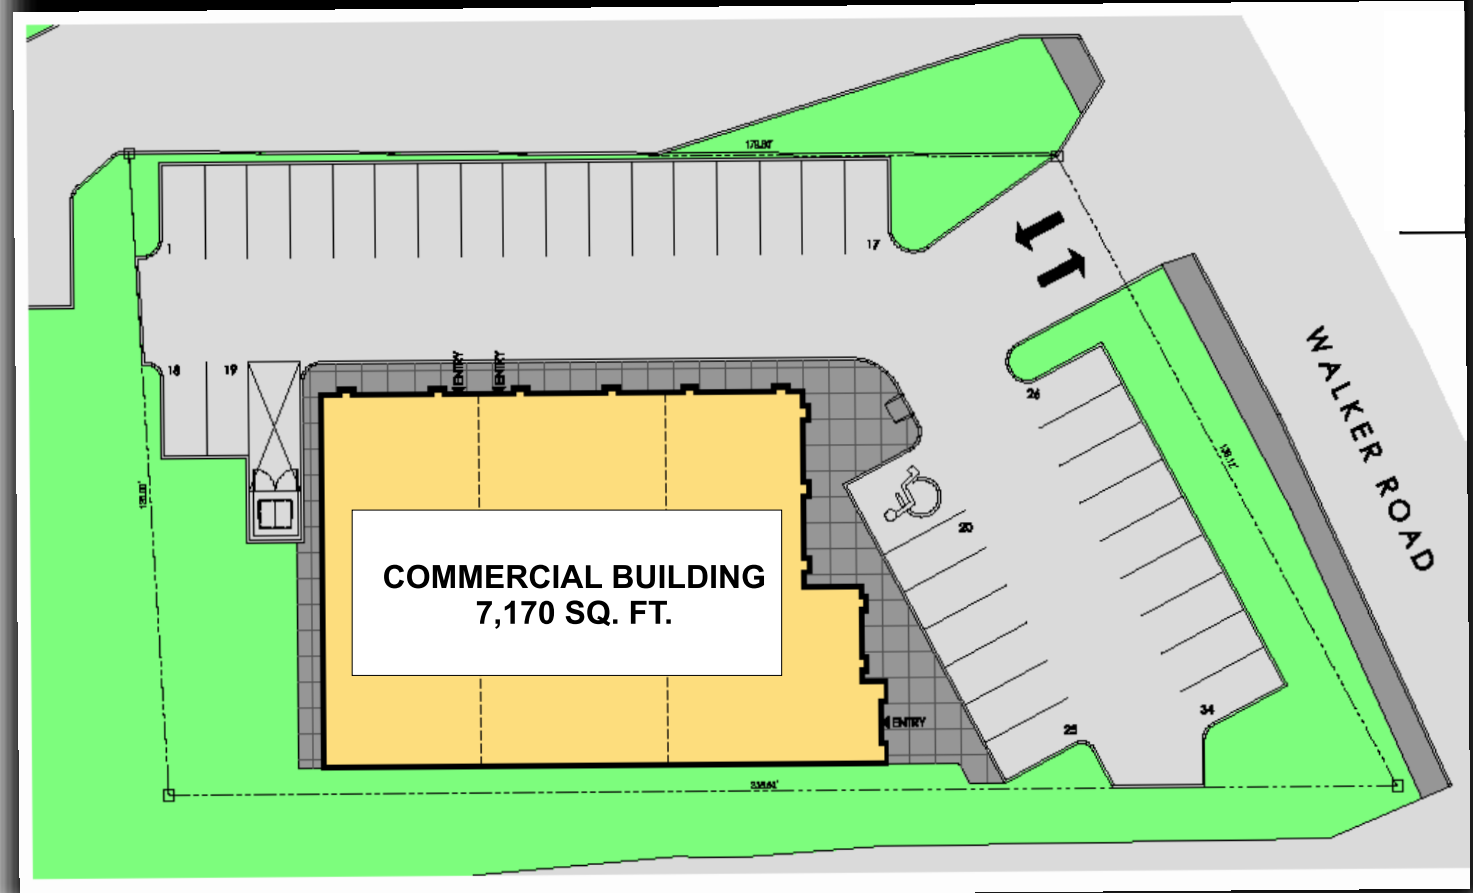

4185 Walker Road

Proposed Site Plan

WALKER ROAD POWER CENTRE PAD LOCATION

FOR MORE INFORMATION CONTACT

PETER VALENTE

Broker of Record
pvalente@valentecorp.com

JOHN RAUTI

Sales Representative
jrauti@hotmail.com

519-966-7777 (office)

1-866-903-8777 (toll free)

519-966-9140 (fax)

Remo Valente Real Estate (1990) Limited, Brokerage

**TUSCANY
SQUARE**

VALENTE
DEVELOPMENT CORPORATION
www.valentecorp.com